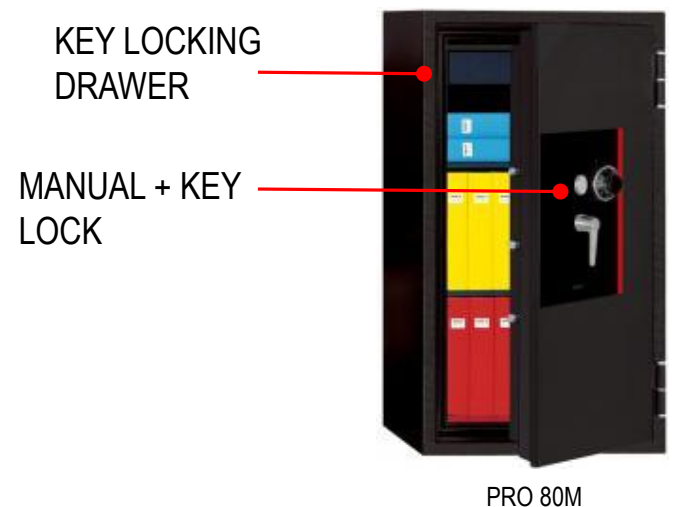

The information in this brochure is subject to change without notice. Errors and omissions excepted.