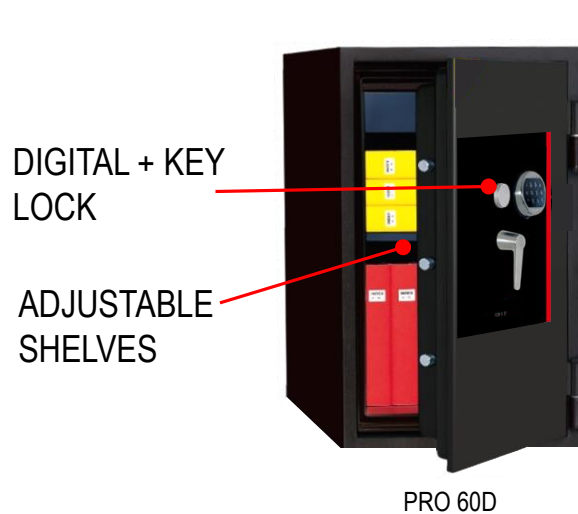

The information in this brochure is subject to change without notice. Errors and omissions excepted.