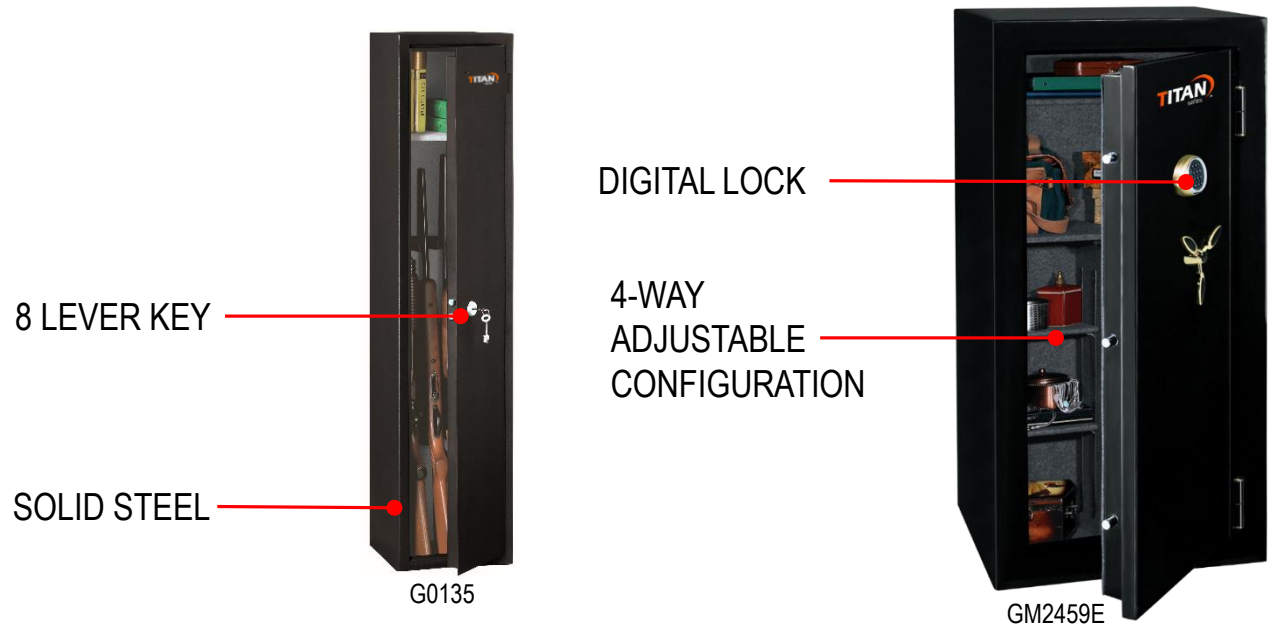

EXCEPTIONAL PROTECTION OUTSTANDING VALUE

LONG GUN/EXECUTIVE SAFES

Model	Guns	Lock Type	Fire Rating	Capacity cu.ft	Weight kg	External Dimensions H x W x D (inches)
G0135	5	8 Lever Key	-	3.5	32	55.0 x 12.0 x 11.5
G1055E	10	Digital, override key	-	6.2	56	55.1 x 17.0 x 16.3
GM1459E	14	Digital, override key	½ hr	11.0	156	59.0 x 22.8 x 23.6
GM2459E	24	Digital, override key	½ hr	14.2	201	59.0 x 28.3 x 24.3
GM3659E	36	Digital, override key	½ hr	22.6	236	59.0 x 38.0 x 26.8

- ✓ Meets California DOJ Firearm Safety Standards
- ✓ Meets Philippine Firearm Regulation Act RA 10591

HEAVY-DUTY SECURITY CABINETS

Model	Lock Type	Fire Rating	Capacity cu.ft	Weight kg	External Dimensions H x W x D (inches)
HSC501 KL*	Double bitted key	-	8.3	82	48.8 x 26.4 x 20.5
HSC501 DL*	Digital	-	8.3	82	48.8 x 26.4 x 20.5
HSC772 KL*	Double bitted key	-	13.9	123	77.0 x 26.4 x 20.5
HSC772 DL*	Digital	-	13.9	123	77.0 x 26.4 x 20.5
HSC773 KL*	Double bitted key	-	20.4	168	77.0 x 36.6 x 20.5
HSC773 DL*	Digital	-	20.4	168	77.0 x 36.6 x 20.5
HSC774 KL*	Double bitted key	-	27.1	185	77.0 x 47.2 x 20.5
HSC774 DL*	Digital	-	27.1	185	77.0 x 47.2 x 20.5

- ✓ Built to German Construction Standard DIN4102
- ✓ Protects against small fires and theft

Security-Rated and Fire-Rated Safes

LUX SERIES

Model	Lock Type	Security Level	Fire Rating	Capacity cu.ft	Weight kg	External Dimensions H x W x D (inches)
LUX 750*	Digital + fingerprint	UL1037	1 hr	2.7	145	31.5 x 19.7 x 21.3
LUX 850*	Digital + fingerprint	UL1037	1 hr	3.1	160	35.4 x 19.7 x 21.3