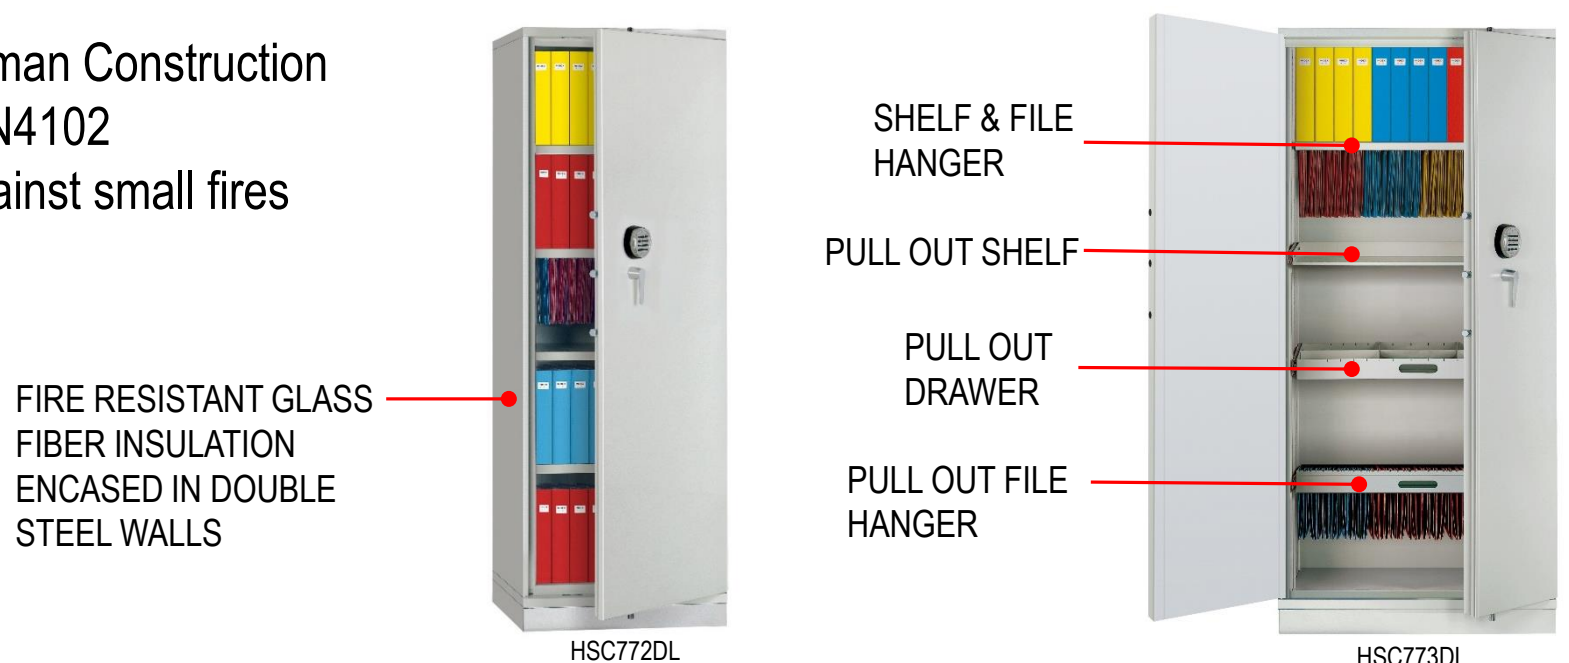

EXCEPTIONAL PROTECTION OUTSTANDING VALUE

LONG GUN/EXECUTIVE SAFES

Model	Guns	Lock Type	Fire Rating	Capacity cu.ft	Weight kg	External Dimensions H x W x D (inches)
G0135	5	8 Lever Key	-	3.5	32	55.0 x 12.0 x 11.5
G1055E	10	Digital, override key	-	6.2	56	55.1 x 17.0 x 16.3
GM1459E	14	Digital, override key	½ hr	11.0	156	59.0 x 22.8 x 23.6
GM2459E	24	Digital, override key	½ hr	14.2	201	59.0 x 28.3 x 24.3
GM3659E	36	Digital, override key	½ hr	22.6	236	59.0 x 38.0 x 26.8

- ✓ Meets California DOJ Firearm Safety Standards
- ✓ Meets Philippine Firearm Regulation Act RA 10591

HEAVY-DUTY SECURITY CABINETS

Model	Lock Type	Fire Rating	Capacity cu.ft	Weight kg	External Dimensions H x W x D (inches)
HSC501 KL*	Double bitted key	-	8.3	82	48.8 x 26.4 x 20.5
HSC501 DL*	Digital	-	8.3	82	48.8 x 26.4 x 20.5
HSC772 KL*	Double bitted key	-	13.9	123	77.0 x 26.4 x 20.5
HSC772 DL*	Digital	-	13.9	123	77.0 x 26.4 x 20.5
HSC773 KL*	Double bitted key	-	20.4	168	77.0 x 36.6 x 20.5
HSC773 DL*	Digital	-	20.4	168	77.0 x 36.6 x 20.5
HSC774 KL*	Double bitted key	-	27.1	185	77.0 x 47.2 x 20.5
HSC774 DL*	Digital	-	27.1	185	77.0 x 47.2 x 20.5

- ✓ Built to German Construction Standard DIN4102
- ✓ Protects against small fires and theft

Security-Rated and Fire-Rated Safes

LUX SERIES

Model	Lock Type	Security Level	Fire Rating	Capacity cu.ft	Weight kg	External Dimensions H x W x D (inches)
LUX 750*	Digital + fingerprint	UL1037	1 hr	2.7	145	31.5 x 19.7 x 21.3
LUX 850*	Digital + fingerprint	UL1037	1 hr	3.1	160	35.4 x 19.7 x 21.3