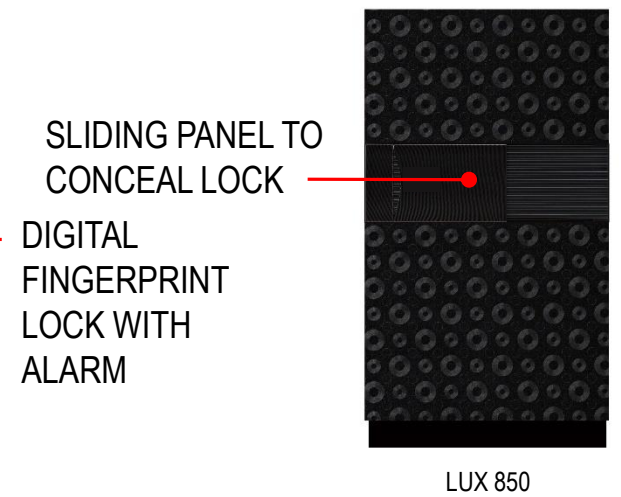

EXCEPTIONAL PROTECTION OUTSTANDING VALUE

LONG GUN/EXECUTIVE SAFES

Model	Guns	Lock Type	Fire Rating	Capacity cu.ft	Weight kg	External Dimensions H x W x D (inches)
G0135	5	8 Lever Key	-	3.5	32	55.0 x 12.0 x 11.5
G1055E	10	Digital, override key	-	6.2	56	55.1 x 17.0 x 16.3
GM1459E	14	Digital, override key	½ hr	11.0	156	59.0 x 22.8 x 23.6
GM2459E	24	Digital, override key	½ hr	14.2	201	59.0 x 28.3 x 24.3
GM3659E	36	Digital, override key	½ hr	22.6	236	59.0 x 38.0 x 26.8

- ✓ Built to German Construction Standard DIN4102
- ✓ Protects against small fires and theft

Security-Rated and Fire-Rated Safes

LUX SERIES

Model	Lock Type	Security Level	Fire Rating	Capacity cu.ft	Weight kg	External Dimensions H x W x D (inches)
LUX 750*	Digital + fingerprint	UL1037	1 hr	2.7	145	31.5 x 19.7 x 21.3
LUX 850*	Digital + fingerprint	UL1037	1 hr	3.1	160	35.4 x 19.7 x 21.3

- ✓ 1 hour fire rating: Swedish National Testing Institute Fire 017
- ✓ Security rating: UL1037 for Residential Security Containers

PRO SERIES

Model	Lock Type	Security Level	Fire Rating	Capacity cu.ft	Weight kg	External Dimensions H x W x D (inches)
PRO 60M	Manual lock + key	S1	1½ hr	3.0	122	32.1 x 20.5 x 20.5
PRO 60D	Digital lock + key	S1	1½ hr	3.0	122	32.1 x 20.5 x 20.5
PRO 70M*	Manual lock + key	S1	2 hr	4.6	201	37.8 x 25.8 x 22.0
PRO 70D*	Digital lock + key	S1	2 hr	4.6	201	37.8 x 25.8 x 22.0
PRO 80M	Manual lock + key	S1	2 hr	5.7	228	45.7 x 25.8 x 22.0
PRO 80D	Digital lock + key	S1	2 hr	5.7	228	45.7 x 25.8 x 22.0
PRO 90M*	Manual lock + key	S1	2 hr	13.4	388	64.2 x 30.5 x 25.6
PRO 90D*	Digital lock + key	S1	2 hr	13.4	388	64.2 x 30.5 x 25.6
PRO 100M*	Manual lock + key	S1	2 hr	24.6	540	66.3 x 44.3 x 27.6
PRO 100D*	Digital lock + key	S1	2 hr	24.6	540	66.3 x 44.3 x 27.6